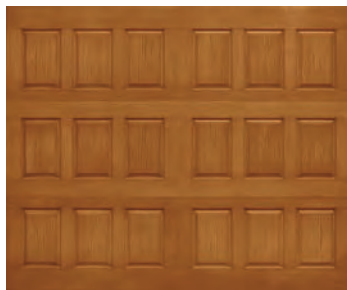

1

choose your style:

Horizontal Raised Panel
(shown in Mahogany)

Vertical Raised panel
(shown in Oak)

Sonoma panel
(shown in Cherry)

Horizontal V-Groove panel
(shown in Oak)

7'
high

8'
high