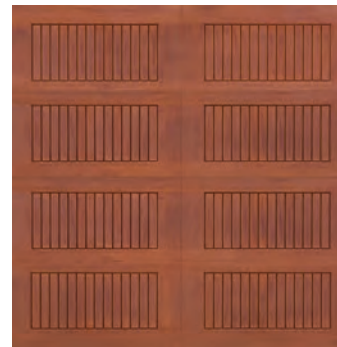

1

choose your style:

Horizontal Raised Panel
(shown in Mahogany)

Vertical Raised panel
(shown in Oak)

Sonoma panel
(shown in Cherry)

Horizontal V-Groove panel
(shown in Oak)

7'
high

8'
high

Available in Oak
wood grain pattern

Available in Cherry
wood grain pattern

Available in Mahogany
wood grain pattern

Larger sized doors are available (up to 14' high and 18' wide) depending on panel style.